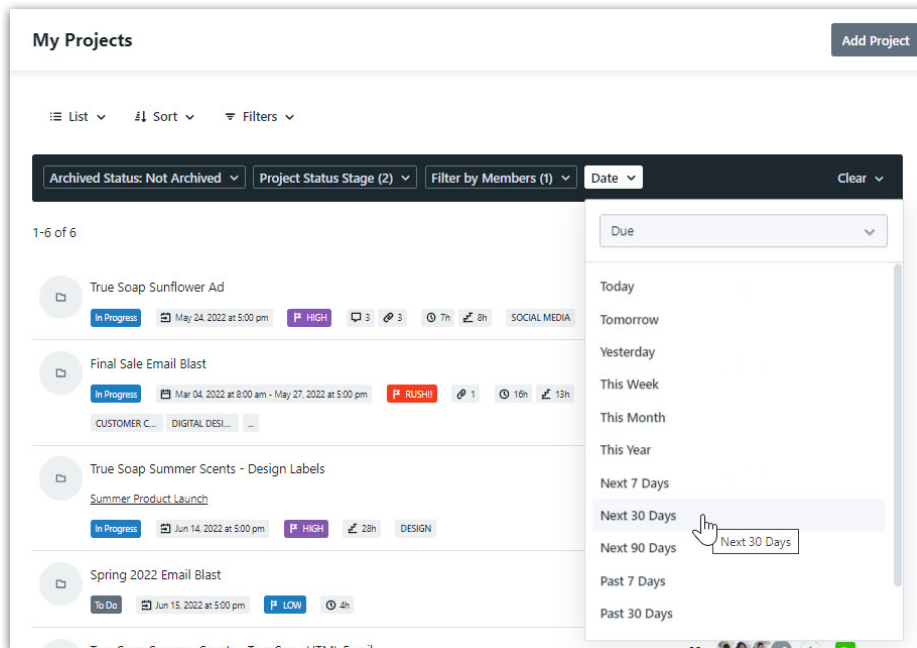

Release Notes - May 31, 2022

Published on 05/23/2022

Improvements

Easier Date Filtering for Future Time Frames

Now when filtering by date throughout Lytho Workflow, you have the option to select time frames for the next 7, 30, and 90 days.