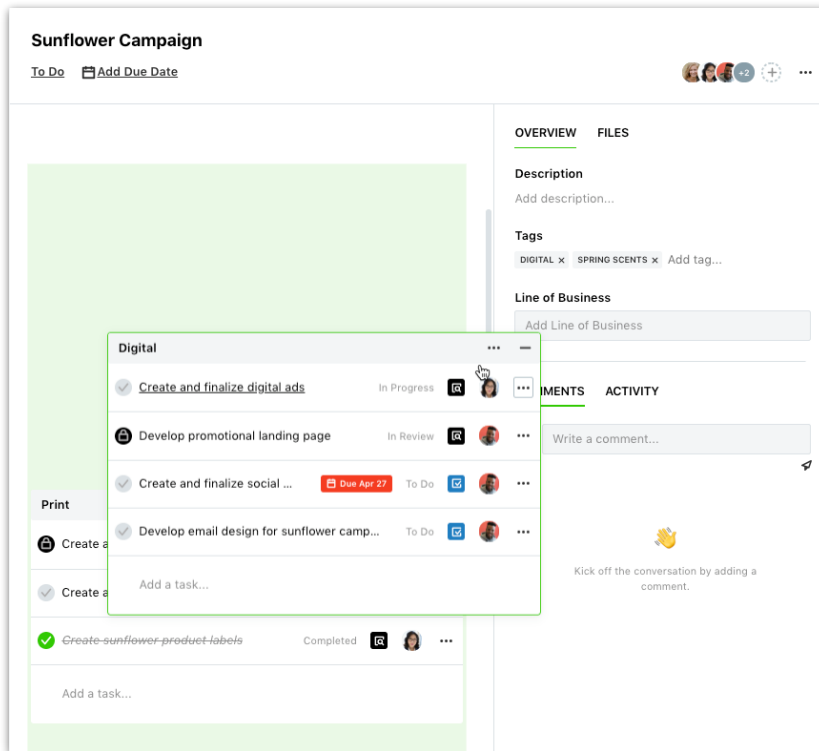

Improvements

- Work inside of a project can be dragged and dropped in, out, and between project work groups.

The screenshot displays the 'Sunflower Campaign' project dashboard. The interface is split into two main sections: a task list on the left and a sidebar on the right.

Task List:

- Digital Group:**
 - ✓ Create and finalize digital ads (In Progress)
 - 🔒 Develop promotional landing page (In Review)
 - ✓ Create and finalize social media assets (Due Apr 27, To Do)
 - ✓ Develop email design for sunflower campaign blast (To Do)
- Print Group:**
 - 🔒 Create and finalize half-page ad (In Review) - This task is highlighted with a green border.
 - ✓ Create and finalize retail signage (Due May 4, In Progress)
 - ✓ Create sunflower product labels (Completed)

Sidebar:

- OVERVIEW / FILES:**
 - Description:** Add description...
 - Tags:** DIGITAL x SPRING SCENTS x Add tag...
 - Line of Business:** Add Line of Business
- COMMENTS / ACTIVITY:**
 - Write a comment...
 - Kick off the conversation by adding a comment.

- Work groups can now be dragged and dropped within a project.

- Work groups can now be collapsed or expanded within a project.